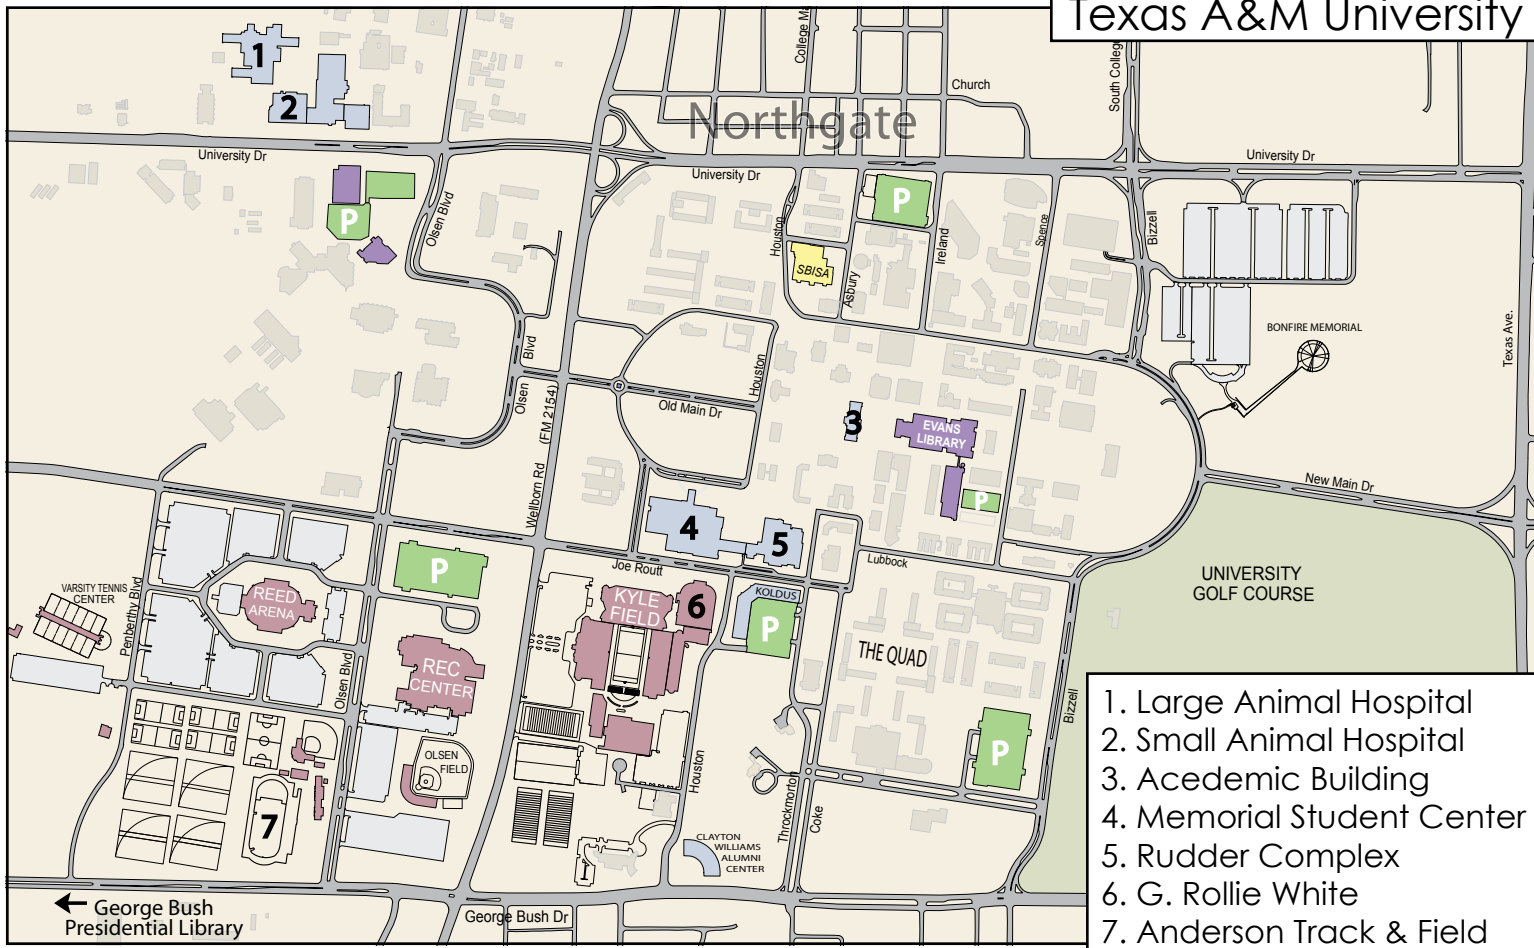

715 University Drive East
College Station, Texas 77840

979.260.9898 P
800.777.8292

979.260.9800 f

Bryan-College Station Accommodations

- | | |
|-----------------------------|-------------------------------------|
| 1. Aggieland Knights Inn | 16. Holiday Inn Express |
| 2. America's Best Value Inn | 17. Homewood Suites |
| 3. Brazos Inn | 18. Howard Johnson Express |
| 4. Clarion | 19. Hyatt Place Hotel |
| 5. Comfort Suites Aggieland | 20. La Quinta |
| 6. Comfort Inn & Suites | 21. LaSalle Hotel |
| 7. Courtyard Marriott | 22. Manor House Inn |
| 8. Days Inn | 23. Motel 6 |
| 9. E-Z Travel Inn | 24. Plaza Hotel & Suites |
| 10. Fairfield Inn | 25. Quality Suites |
| 11. Hampton Inn | 26. Ramada Inn |
| 12. Hampton Inn & Suites | 27. Residence Inn |
| 13. Hawthorn Suites | 28. Super 8 |
| 14. Hilton | 29. Town Place Suites |
| 15. Holiday Inn & Suites | 30. TravelLodge Inn at Chimney Hill |
| | 31. Villa at Messina Hof |
| | 32. Vineyard Court |

Points of Interest

- ★ Convention & Visitors Bureau
- A. Adamson Lagoon
- B. Blinn College
- C. BV Museum of Natural History
- D. Bryan Regional Athletic Complex
- E. Central Park
- F. George Bush Presidential Library
- G. TAMU Horticulture Gardens
- H. Messina Hof Winery & Resort
- I. P. David Romei Arts Center
- J. Post Oak Mall
- K. Veterans Park & Athletic Complex
- L. Wolf Pen Creek

Aggieland and so much more...
where "Howdy" is more than a greeting
- it's a genuine spirit that
no one forgets.

H Hospitals

Texas A&M University

1. Large Animal Hospital
2. Small Animal Hospital
3. Academic Building
4. Memorial Student Center
5. Rudder Complex
6. G. Rollie White
7. Anderson Track & Field

Northgate Entertainment District

1. Texas Aggie Bookstore
2. Loupot's Bookstore
3. Traditions Bookstore
4. University Bookstore

Historic Downtown Bryan

1. Carnegie Library
2. Children's Museum
3. LaSalle Hotel
4. Old Bryan Marketplace
5. Palace Theater